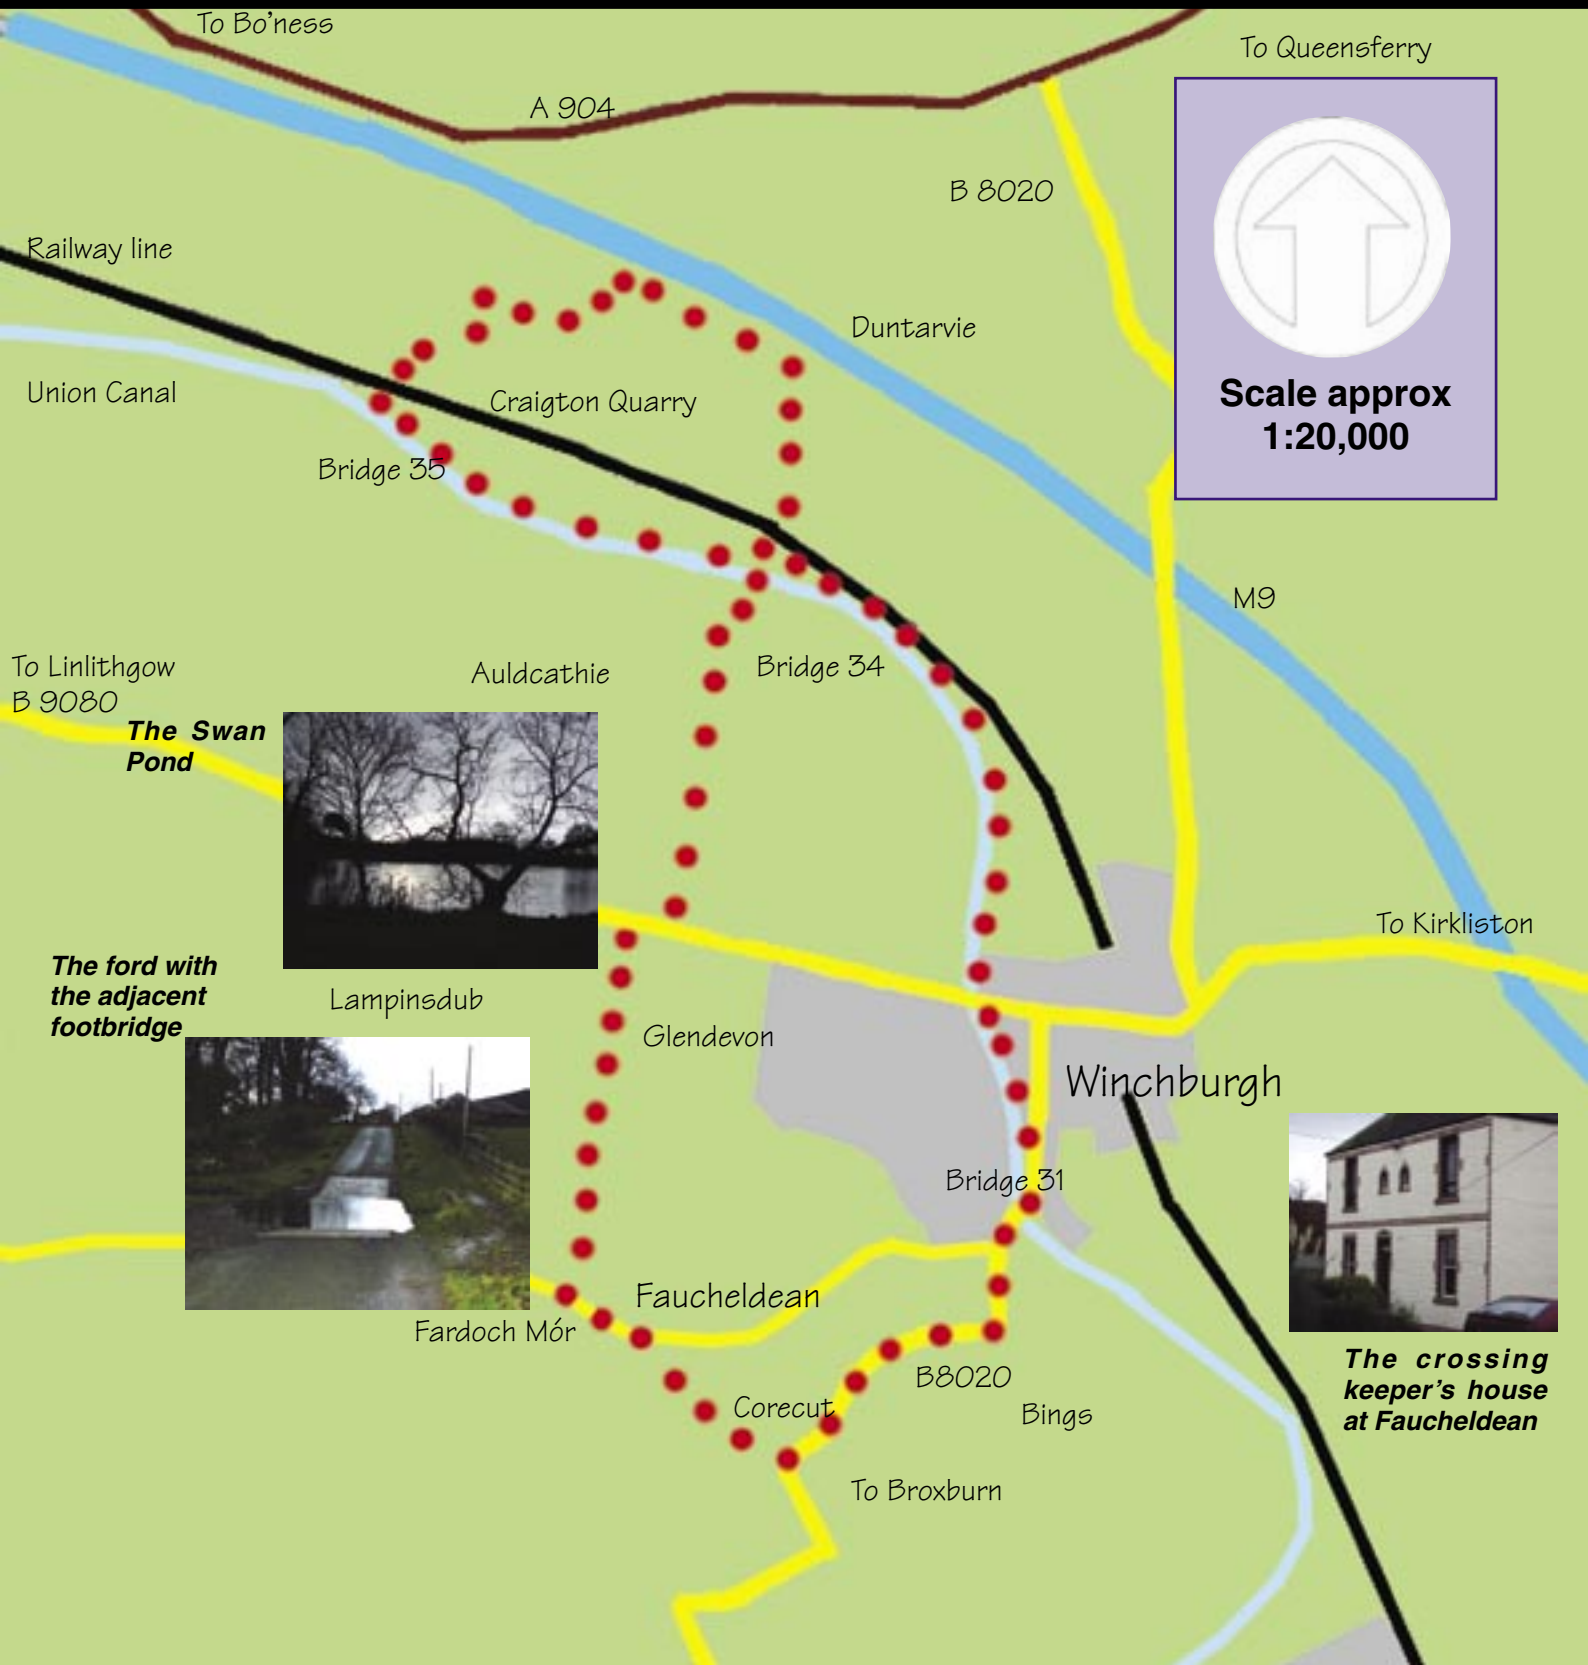

Winchburgh West

West Lothian Walks with
John Davidson

Scale approx
1:20,000

The Swan Pond

The ford with the adjacent footbridge

The crossing keeper's house at Faucheldean